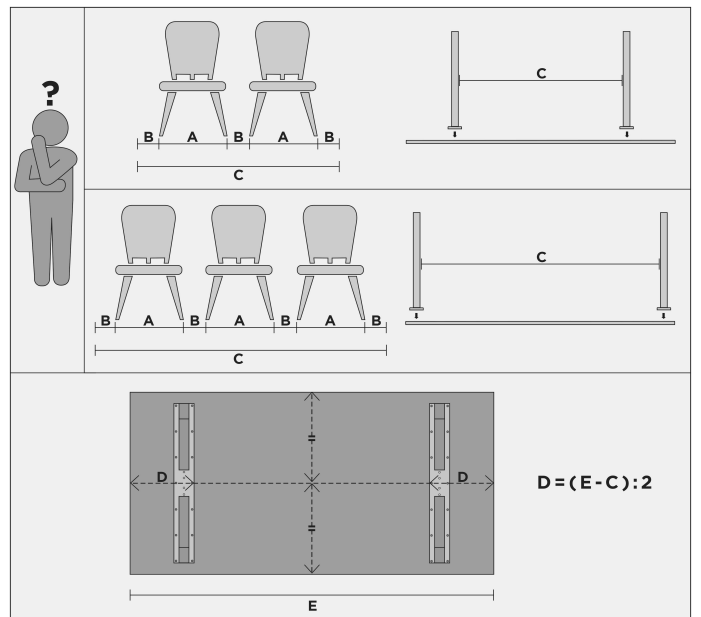

TABLO INDUSTRIAL X-POOT

X-LEG - X-FUSSE - X-PIETEMENT

MADE BY
wood

10

5x25mm

TL000126

1

		<p>TL000126</p> <p>10x</p>
--	--	----------------------------