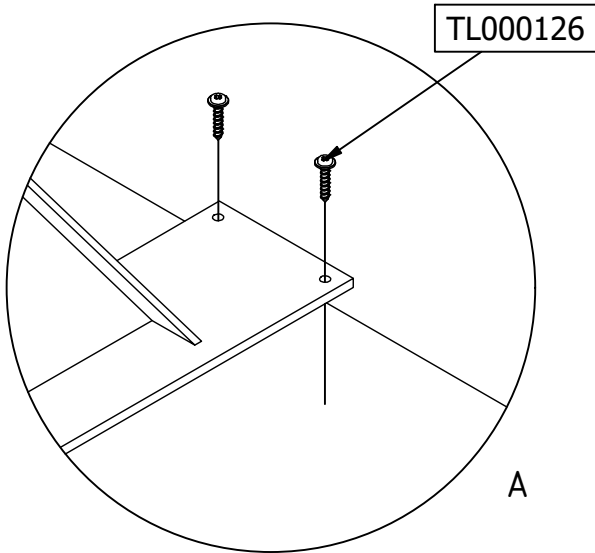

TABLO INDUSTRIAL X-POOT

X-LEG - X-FUSSE - X-PIETEMENT

MADE BY
wood

10

5x25mm

TL000126

1

		<p>TL000126</p> <p>10x</p>
--	--	----------------------------